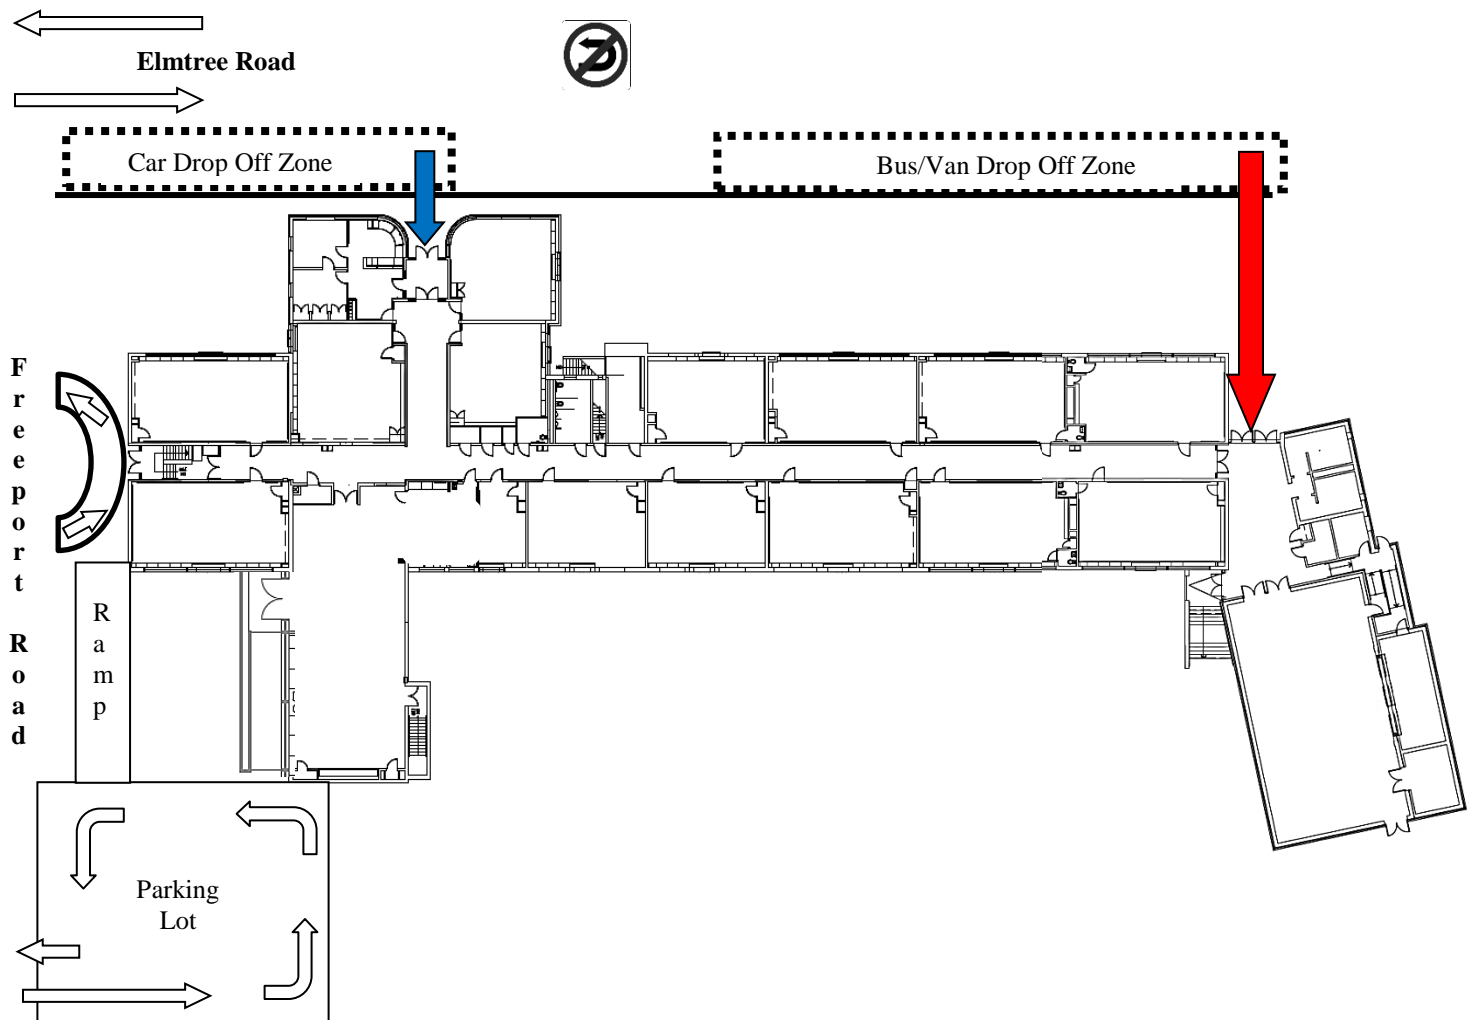

Greenwald Site Arrival Map

This map is meant to detail the procedures for children entering the building each morning at the Greenwald Site by bus or by car. Please share this information with all those who may bring your child(ren) to school. Children may enter the building between 7:35 and 7:50 am. The tardy bell rings at 7:50 with prayers in homeroom starting at 7:55. In the event of tardy arrival (sounded by the automated bell) and for the safety of your child, parents must park in the school parking lot (entrance on Freeport Road), enter the building's main door on Elmtree Road, with their child, and sign their child in at the office.

Buses and vans enter Elmtree Road off Freeport Road and release children at the gymnasium entrance, stopping along the No Parking staging area beyond the main entrance point.

Cars enter Elmtree Road off Freeport Road and release children at the main entrance, stopping along the No Parking staging area before the main entrance point. Cars may not do a U turn. Continue down Elmtree and through the neighborhood to exit the Rossmont housing plan.

There is no parking on Elmtree Road any time of the day. If you need to enter the school, pull into the parking lot off Freeport Road.